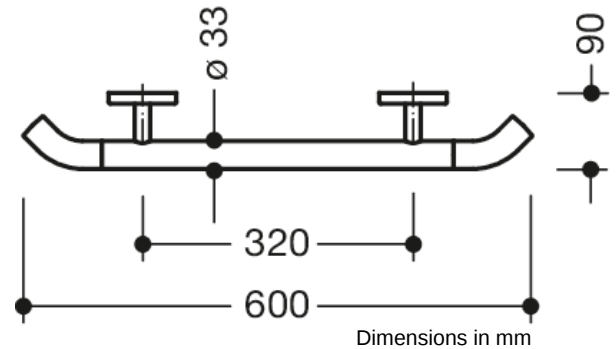

Similar picture

Properties

System 800 K Support rail

- straight rail with supports straight to the wall and roses
- with 45° end bends facing the wall
- for holding on to and providing support
- support rail made of high-quality polyamide according to HEWI colour chart
- supports and roses made of high-quality polyamide in the HEWI colour 99 (pure white)
- with continuous, corrosion resistant steel core
- length 600 mm, diameter of rail 33 mm, 90 mm deep
- wall connection with discreet supports (diameter 18 mm) perpendicular to wall and flat roses
- rose diameter 80 mm, cap height 13 mm
- easy installation due to individually mountable fixing plates made of high-quality stainless steel for hanging the support rail
- including non-corrosive HEWI fixing material
- Please note when using with hanging seats: Compatibility check required.
- A detailed list of possible combinations of hand rails, L-shaped rails and shower handrails with matching hanging seats can be found in our online catalogue in the download area of the respective product.